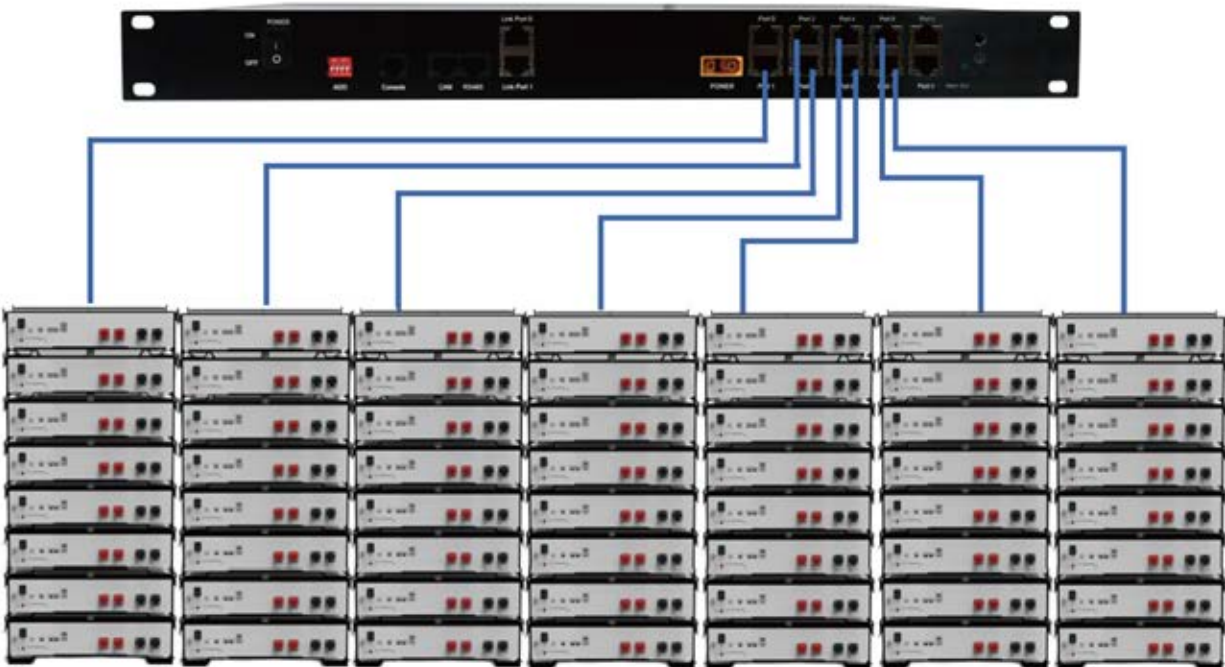

Each communication hub connects maximum 7 battery groups

Each group supports maximum 8 pcs E-BOX-48100R in parallel